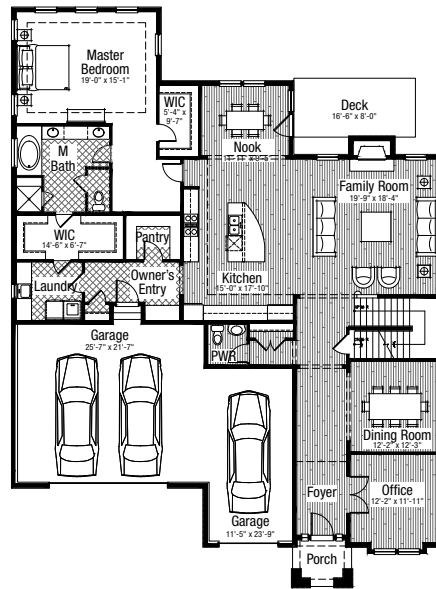

MAIN LIVING / GARAGE