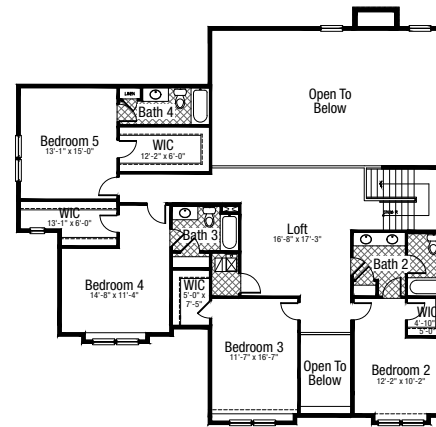

ESTATES PLAN 4A - 5 BEDROOMS, 4.5 BATHS - 4,311 TO 4,362 SQ. FT.

Spacious two-story home with master bedroom on first floor. Gracious two-story kitchen and family room. First floor also includes office, dining room, breakfast nook, and laundry room. The second floor features four large bedrooms, loft and three baths. Large owner's entry off of three-car garage plus full basement.

MAIN LIVING / GARAGE

UPPER FLOOR

BASEMENT

In a continuous effort to improve our product, developer reserves the right to change specifications, equipment, features, dimensions, price or plans without notice. All dimensions shown are approximate.