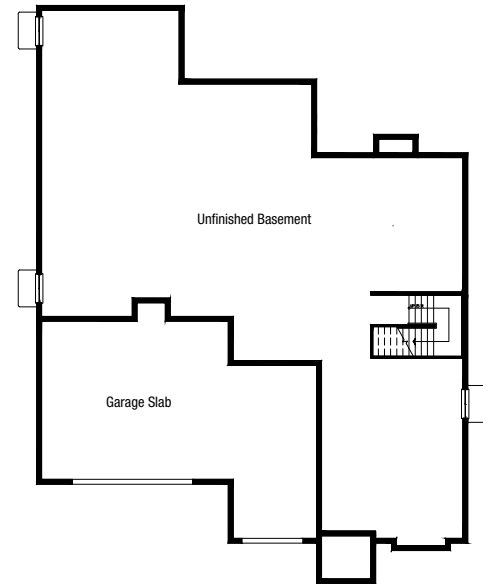

ESTATES PLAN 4A - 5 BEDROOMS, 4.5 BATHS - 4,311 TO 4,362 SQ. FT.

Spacious two-story home with master bedroom on first floor. Gracious two-story kitchen and family room. First floor also includes office, dining room, breakfast nook, and laundry room. The second floor features four large bedrooms, loft and three baths. Large owner's entry off of three-car garage plus full basement.

MAIN LIVING / GARAGE

UPPER FLOOR

BASEMENT

In a continuous effort to improve our product, developer reserves the right to change specifications, equipment, features, dimensions, price or plans without notice. All dimensions shown are approximate.