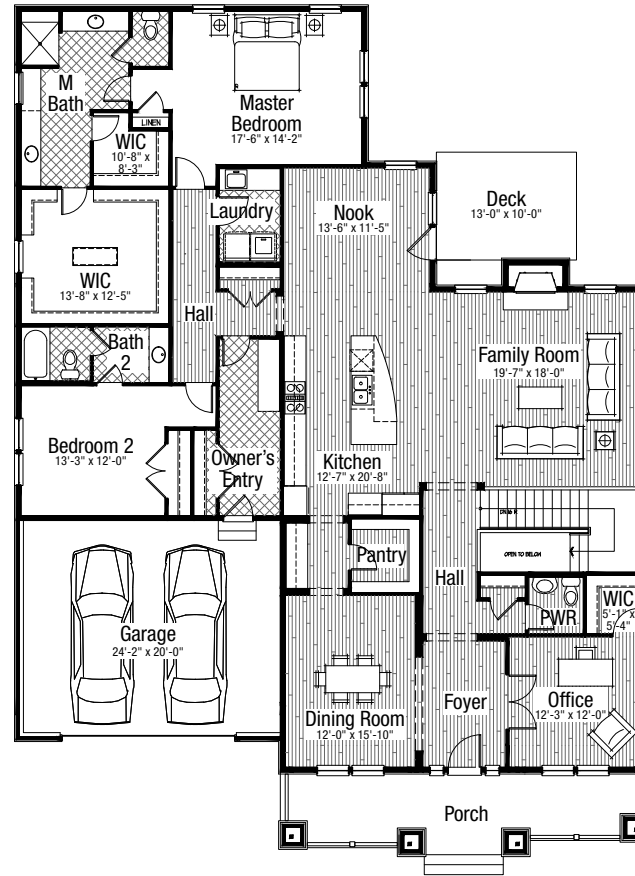

**ESTATES PLAN 1 - 2 BEDROOMS, 2.5 BATHS - 2,948 TO 2,971 SQ. FT.**

Beautiful ranch estate home offers 10' ceilings, state-of-the-art kitchen opening to grand family room. This home also includes a study, dining room and breakfast nook. Large owner's entry off of two-car garage plus full basement.

**STYLE OPTIONS**

**SOUTHERN CLASSICAL**

Southern Classical style has its roots in the neoclassical and Greek revival styles and first became popular after the American Revolution.

**CRAFTSMAN**

The Craftsman home style incorporates natural elements and simple detailing to create a home with a relaxed and informal appeal.

**EUROPEAN**

The European style is based largely on French homes of the medieval period seen in northwestern France, as well as the English Tudor style.

MAIN LIVING / GARAGE

BASEMENT

*In a continuous effort to improve our product, developer reserves the right to change specifications, equipment, features, dimensions, price or plans without notice. All dimensions shown are approximate.*