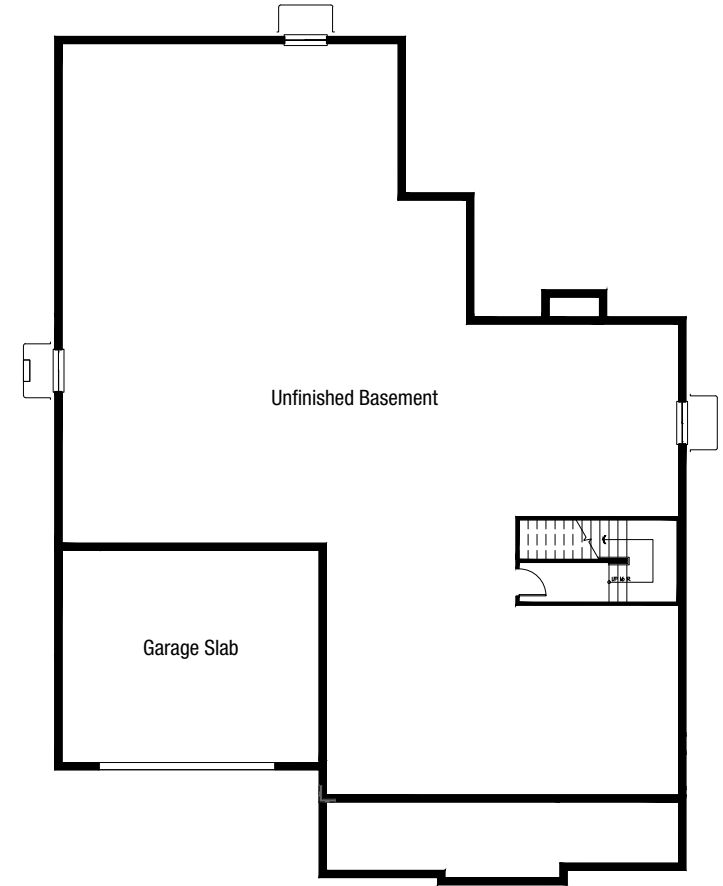

BASEMENT

In a continuous effort to improve our product, developer reserves the right to change specifications, equipment, features, dimensions, price or plans without notice. All dimensions shown are approximate.