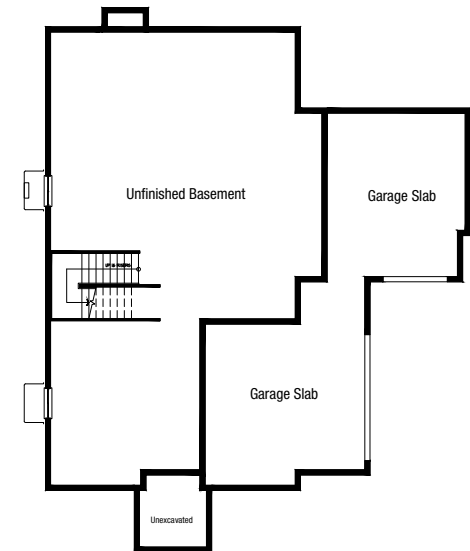

**ESTATES PLAN 3 - 4 BEDROOMS, 3.5 BATHS - 3,868 TO 3,878 SQ. FT.**

Lovely two-story estate home features large kitchen with huge island opening to dining room and family room. This home also includes an office and powder room on the first floor. Second floor features a large master bedroom with huge dressing room, three additional bedrooms, three baths, and laundry room. Large owner's entry off of three-car garage plus full basement.

MAIN LIVING / GARAGE

UPPER FLOOR

BASEMENT

*In a continuous effort to improve our product, developer reserves the right to change specifications, equipment, features, dimensions, price or plans without notice. All dimensions shown are approximate.*