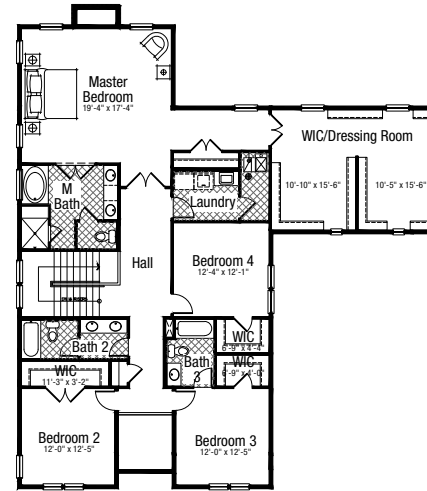

**ESTATES PLAN 3 - 4 BEDROOMS, 3.5 BATHS - 3,868 TO 3,878 SQ. FT.**

Lovely two-story estate home features large kitchen with huge island opening to dining room and family room. This home also includes an office and powder room on the first floor. Second floor features a large master bedroom with huge dressing room, three additional bedrooms, three baths, and laundry room. Large owner's entry off of three-car garage plus full basement.

MAIN LIVING / GARAGE

UPPER FLOOR

BASEMENT

*In a continuous effort to improve our product, developer reserves the right to change specifications, equipment, features, dimensions, price or plans without notice. All dimensions shown are approximate.*