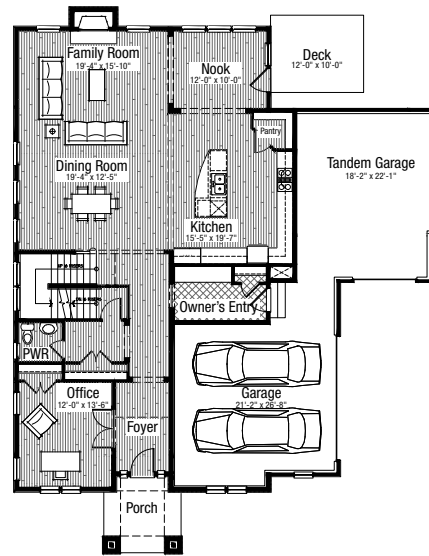

MAIN LIVING / GARAGE