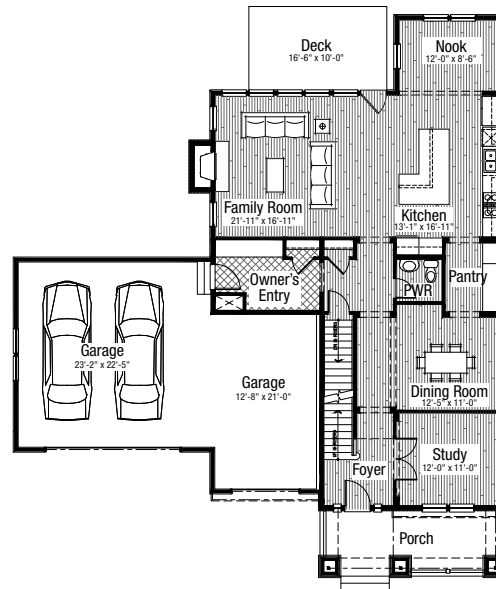

**ESTATES PLAN 2 - 4 BEDROOMS, 3.5 BATHS - 3,194 TO 3,208 SQ. FT.**

Fabulous two-story estate home offers large kitchen with island opening to family room. This home also includes a study, dining room, breakfast nook and powder room. Second floor features four bedrooms, three baths, and laundry room. Large owner's entry off of three-car garage plus full basement.

**STYLE OPTIONS**

**FEDERAL**

The Federal style is an off-shoot of the Georgian style which is among the most long-lived styles of American building.

**CRAFTSMAN**

The Craftsman home style incorporates natural elements and simple detailing to create a home with a relaxed and informal appeal.

**EUROPEAN**

The European style is based largely on French homes of the medieval period seen in northwestern France, as well as the English Tudor style.

MAIN LIVING / GARAGE

UPPER FLOOR

BASEMENT

*In a continuous effort to improve our product, developer reserves the right to change specifications, equipment, features, dimensions, price or plans without notice. All dimensions shown are approximate.*