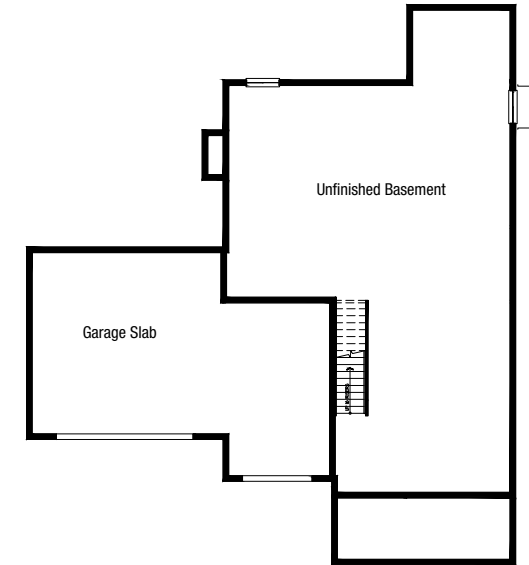

**ESTATES PLAN 2 - 4 BEDROOMS, 3.5 BATHS - 3,194 TO 3,208 SQ. FT.**

Fabulous two-story estate home offers large kitchen with island opening to family room. This home also includes a study, dining room, breakfast nook and powder room. Second floor features four bedrooms, three baths, and laundry room. Large owner's entry off of three-car garage plus full basement.

**EUROPEAN**

The European style is based largely on French homes of the medieval period seen in northwestern France, as well as the English Tudor style.

MAIN LIVING / GARAGE

UPPER FLOOR

BASEMENT

*In a continuous effort to improve our product, developer reserves the right to change specifications, equipment, features, dimensions, price or plans without notice. All dimensions shown are approximate.*