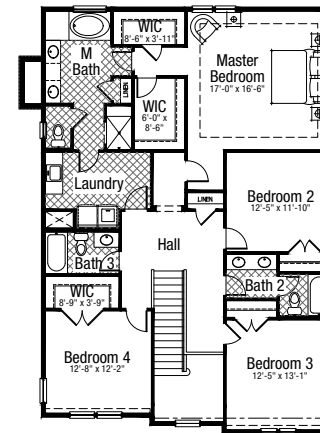

**ESTATES PLAN 2 - 4 BEDROOMS, 3.5 BATHS - 3,194 TO 3,208 SQ. FT.**

Fabulous two-story estate home offers large kitchen with island opening to family room. This home also includes a study, dining room, breakfast nook and powder room. Second floor features four bedrooms, three baths, and laundry room. Large owner's entry off of three-car garage plus full basement.

**EUROPEAN**

The European style is based largely on French homes of the medieval period seen in northwestern France, as well as the English Tudor style.

MAIN LIVING / GARAGE

UPPER FLOOR

BASEMENT

*In a continuous effort to improve our product, developer reserves the right to change specifications, equipment, features, dimensions, price or plans without notice. All dimensions shown are approximate.*